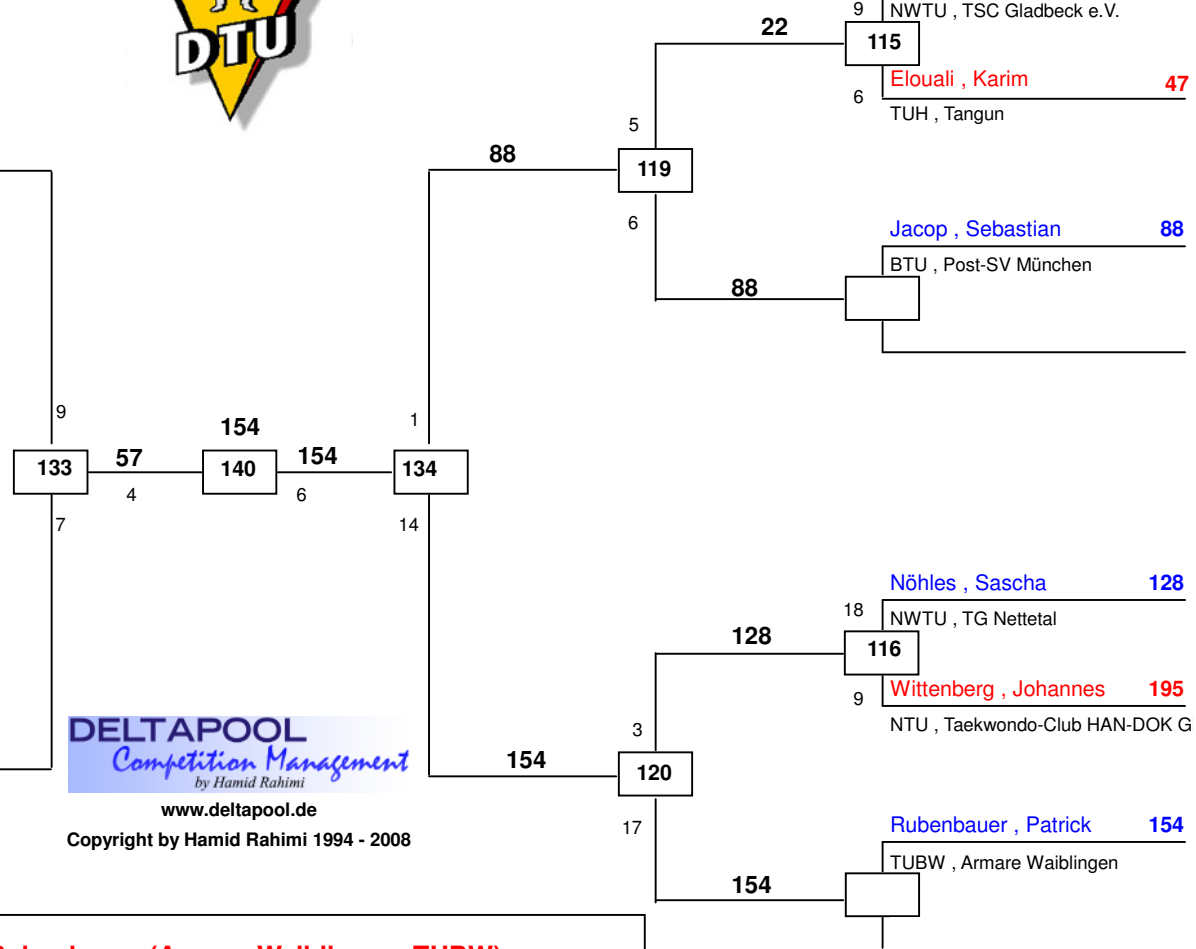

128 Nöhles , Sascha

NWTU , TG Nettetel

195 Wittenberg , Johannes

NTU , Taekwondo-Club HAN-DOK G

154 Rubenbauer , Patrick

TUBW , Armare Waiblingen

DELTAPOOL
Competition Management
 by Hamid Rahimi
 www.deltapool.de
 Copyright by Hamid Rahimi 1994 - 2008