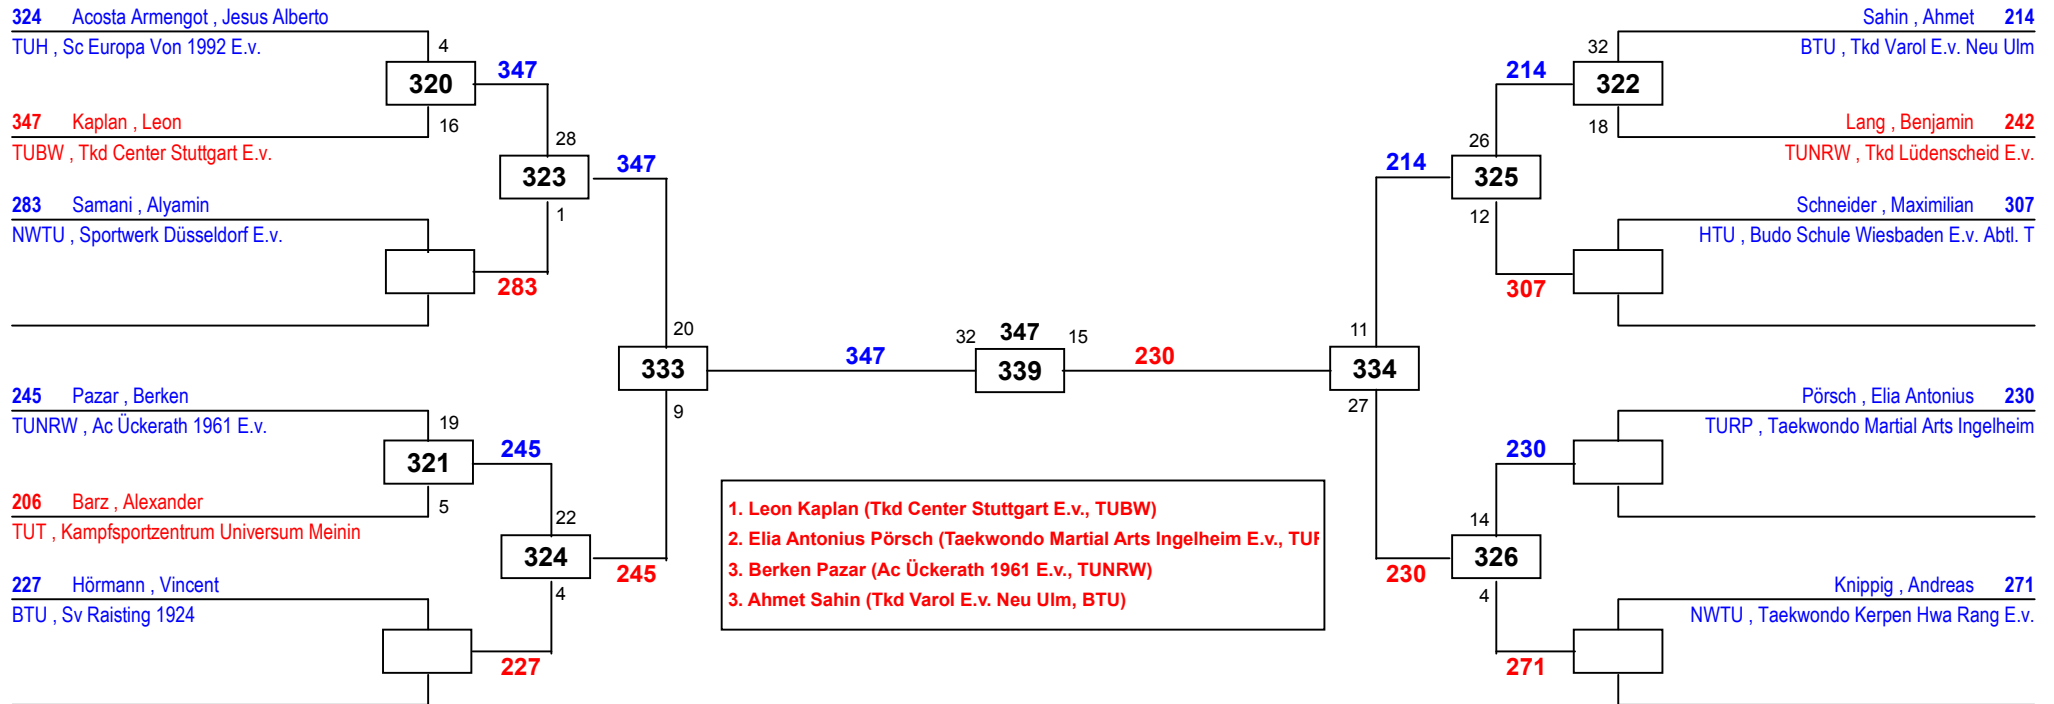

DEM Senioren & Jugend 2020

am 25.01.2020 - 26.01.2020

J Am-63

Draw Sheet

Round of 16 Quarterfinals Semifinals Final Semifinals Quarterfinals Round of 16

DEM Senioren & Jugend 2020

am 25.01.2020 - 26.01.2020

J Am-68

Draw Sheet

Round of 16 Quarterfinals Semifinals Final Semifinals Quarterfinals Round of 16

DEM Senioren & Jugend 2020

am 25.01.2020 - 26.01.2020

J Am-73

Draw Sheet

Round of 16 Quarterfinals Semifinals Final Semifinals Quarterfinals Round of 16

DEM Senioren & Jugend 2020

am 25.01.2020 - 26.01.2020

J Am-78

Draw Sheet

DEM Senioren & Jugend 2020

am 25.01.2020 - 26.01.2020

J Aw+68

Draw Sheet