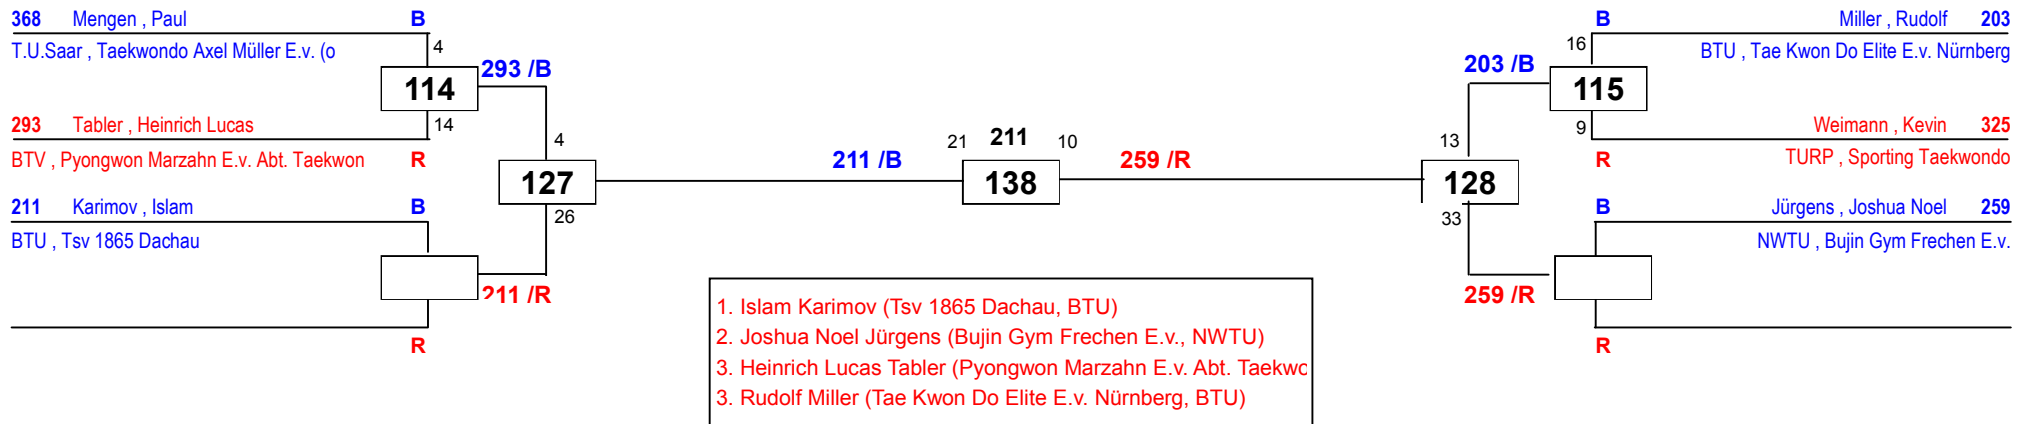

J Am-68

Draw Sheet

Round of 16 Quarterfinals Semifinals Final Semifinals Quarterfinals Round of 16

DEM Senioren & Jugend 2020

am 25.01.2020 - 26.01.2020

J Am-73

Draw Sheet

Round of 16 Quarterfinals Semifinals Final Semifinals Quarterfinals Round of 16

DEM Senioren & Jugend 2020

am 25.01.2020 - 26.01.2020

J Am-78

Draw Sheet

DEM Senioren & Jugend 2020

am 25.01.2020 - 26.01.2020

J Aw+68

Draw Sheet