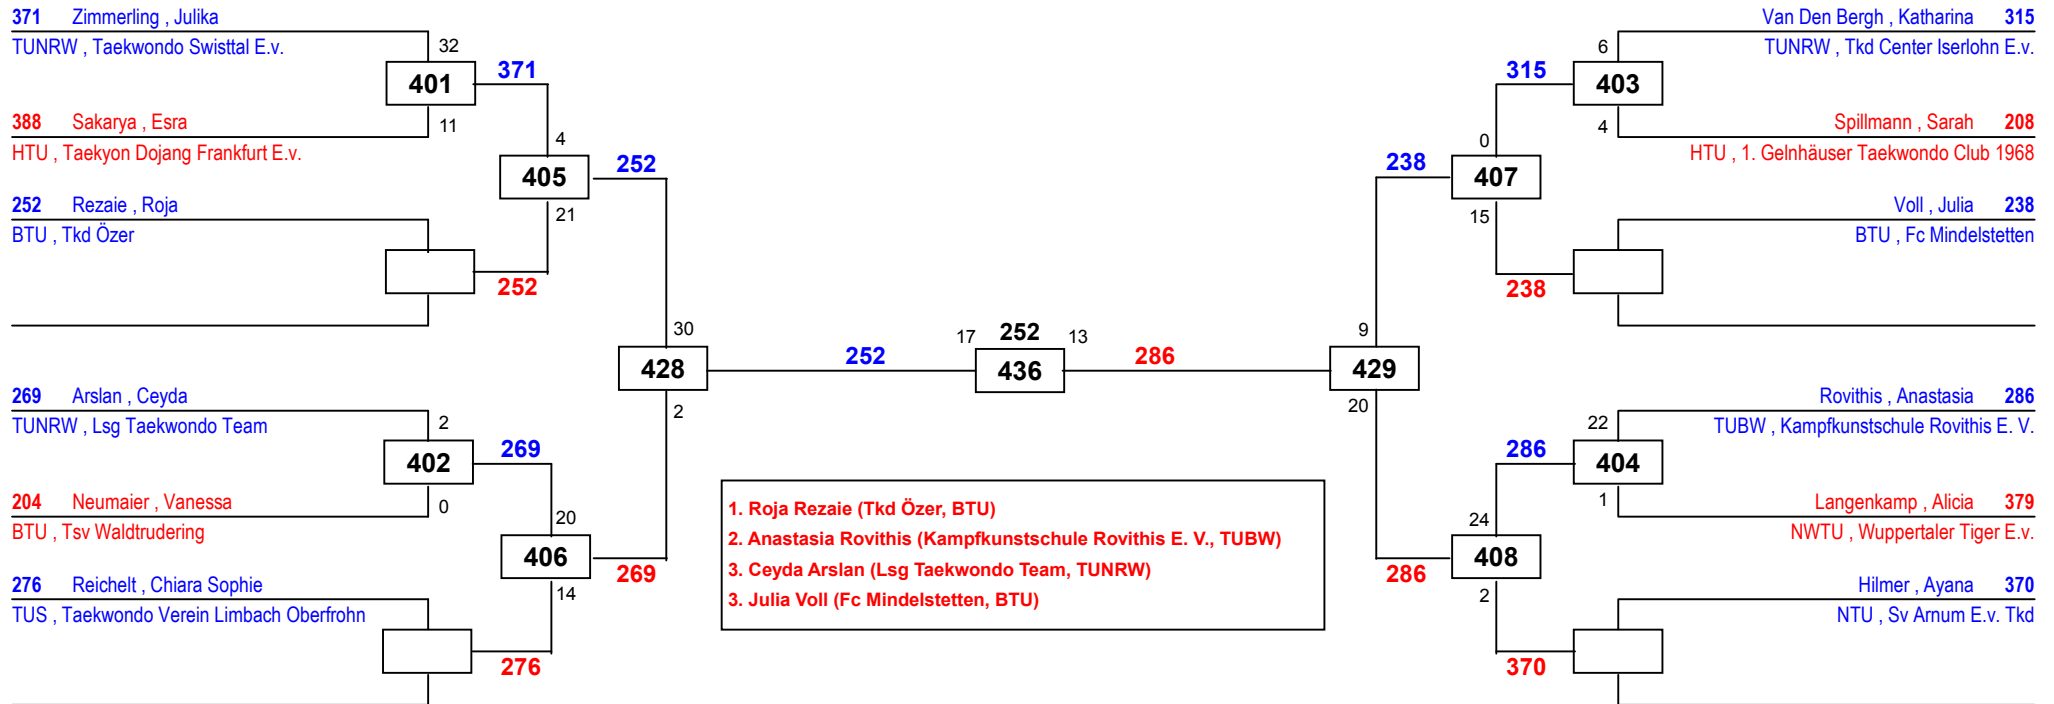

Round of 16

DEM Senioren & Jugend 2020

am 25.01.2020 - 26.01.2020

J Aw-52

Draw Sheet

Round of 16 Quarterfinals Semifinals Final Semifinals Quarterfinals Round of 16

DEM Senioren & Jugend 2020

am 25.01.2020 - 26.01.2020

J Aw-55

Draw Sheet

Round of 16 Quarterfinals Semifinals Final Semifinals Quarterfinals Round of 16

DEM Senioren & Jugend 2020

am 25.01.2020 - 26.01.2020

J Aw-59

Draw Sheet

Round of 16 Quarterfinals Semifinals Final Semifinals Quarterfinals Round of 16

DEM Senioren & Jugend 2020

am 25.01.2020 - 26.01.2020

J Aw-63

Draw Sheet

Round of 16

Quarterfinals

Semifinals

Final

Semifinals

Quarterfinals

Round of 16

DEM Senioren & Jugend 2020

am 25.01.2020 - 26.01.2020

J Aw-68

Draw Sheet