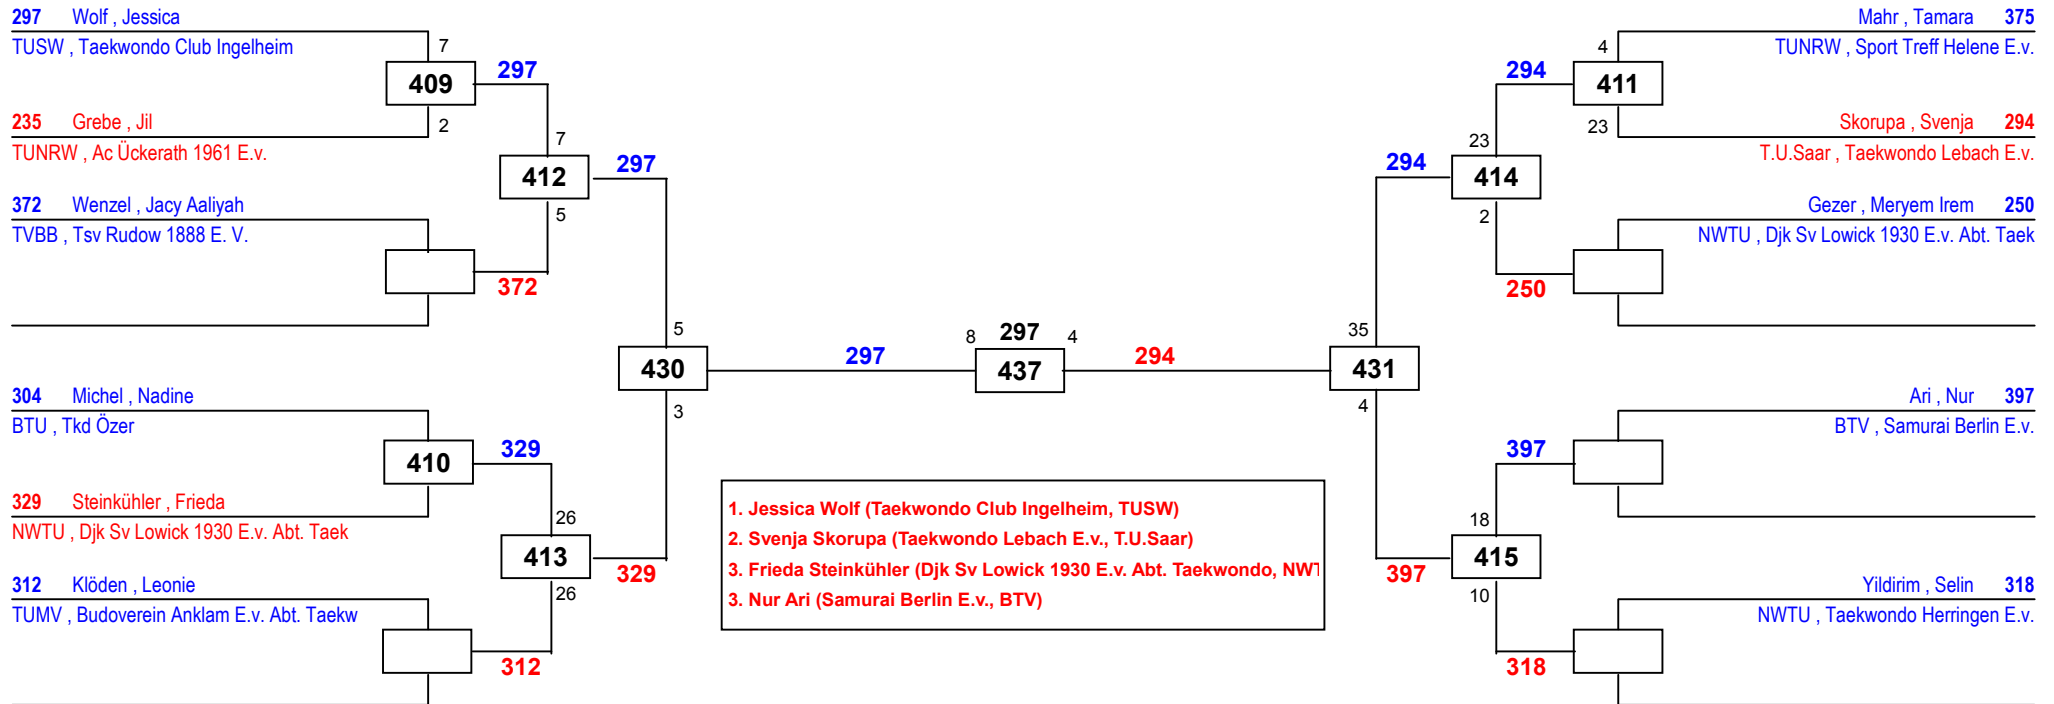

J Aw-49

Draw Sheet

Round of 16

Quarterfinals

Semifinals

Final

Semifinals

Quarterfinals

Round of 16

DEM Senioren & Jugend 2020

am 25.01.2020 - 26.01.2020

J Aw-52

Draw Sheet

Round of 16 Quarterfinals Semifinals Final Semifinals Quarterfinals Round of 16

DEM Senioren & Jugend 2020

am 25.01.2020 - 26.01.2020

J Aw-55

Draw Sheet

Round of 16 Quarterfinals Semifinals Final Semifinals Quarterfinals Round of 16

DEM Senioren & Jugend 2020

am 25.01.2020 - 26.01.2020

J Aw-59

Draw Sheet

Round of 16 Quarterfinals Semifinals Final Semifinals Quarterfinals Round of 16

DEM Senioren & Jugend 2020

am 25.01.2020 - 26.01.2020

J Aw-63

Draw Sheet

Round of 16

Quarterfinals

Semifinals

Final