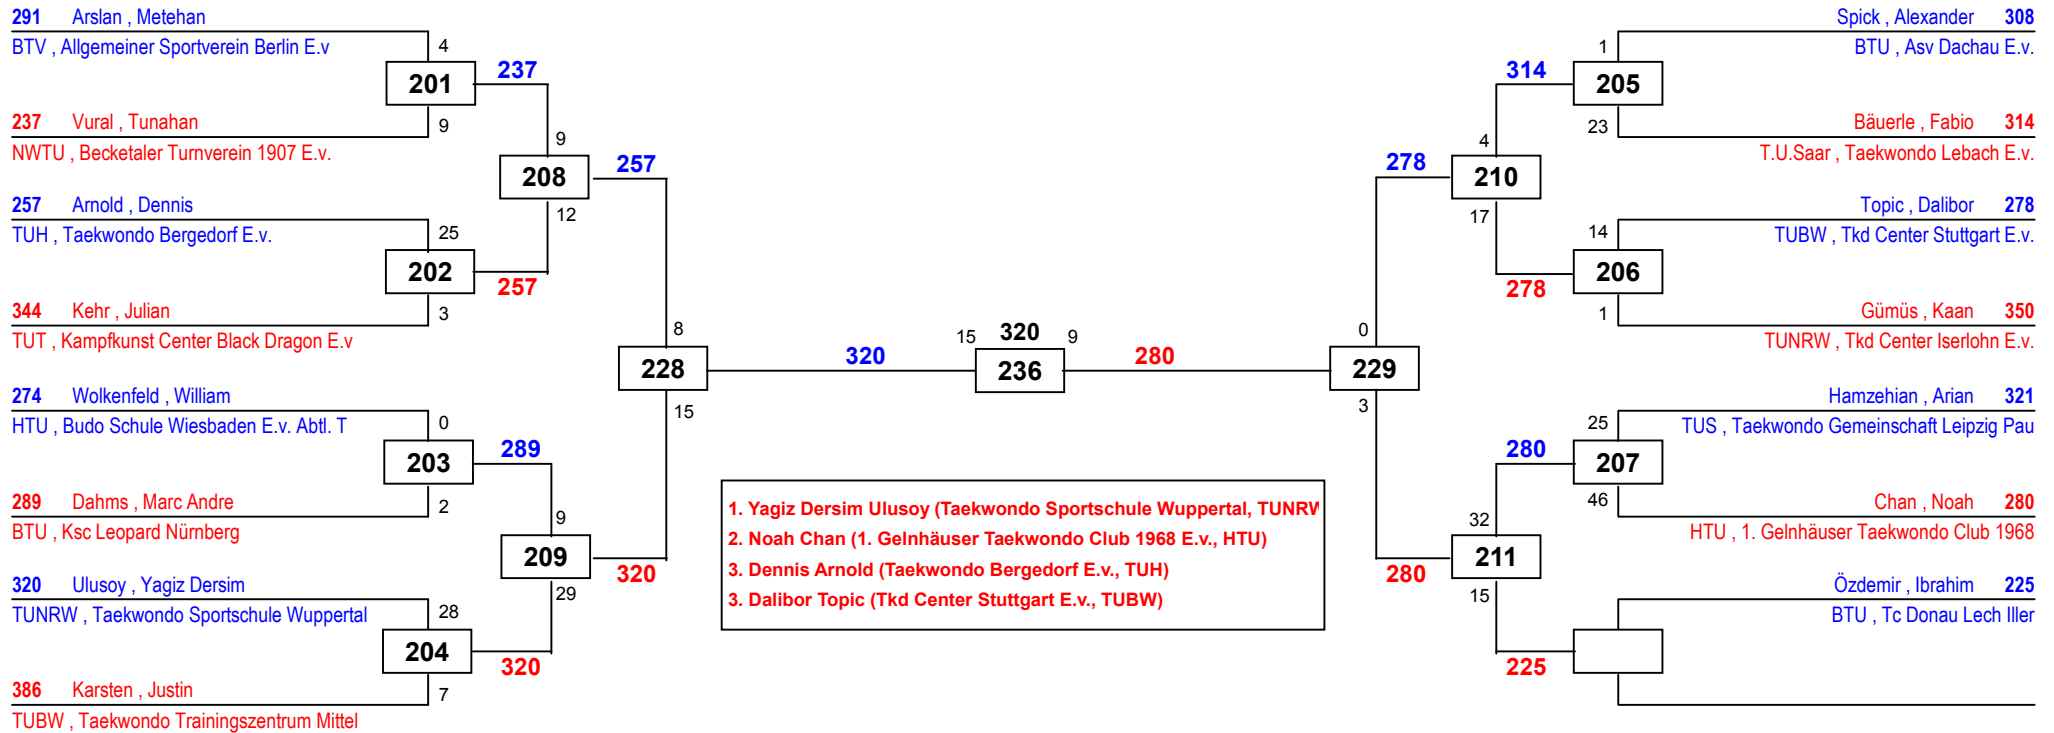

DEM Senioren & Jugend 2020

am 25.01.2020 - 26.01.2020

J Am-51

Draw Sheet

DEM Senioren & Jugend 2020

am 25.01.2020 - 26.01.2020

J Am-55

Draw Sheet

Round of 16 Quarterfinals Semifinals Final Semifinals Quarterfinals Round of 16

DEM Senioren & Jugend 2020

am 25.01.2020 - 26.01.2020

J Am-59

Draw Sheet

Round of 16

Quarterfinals

Semifinals