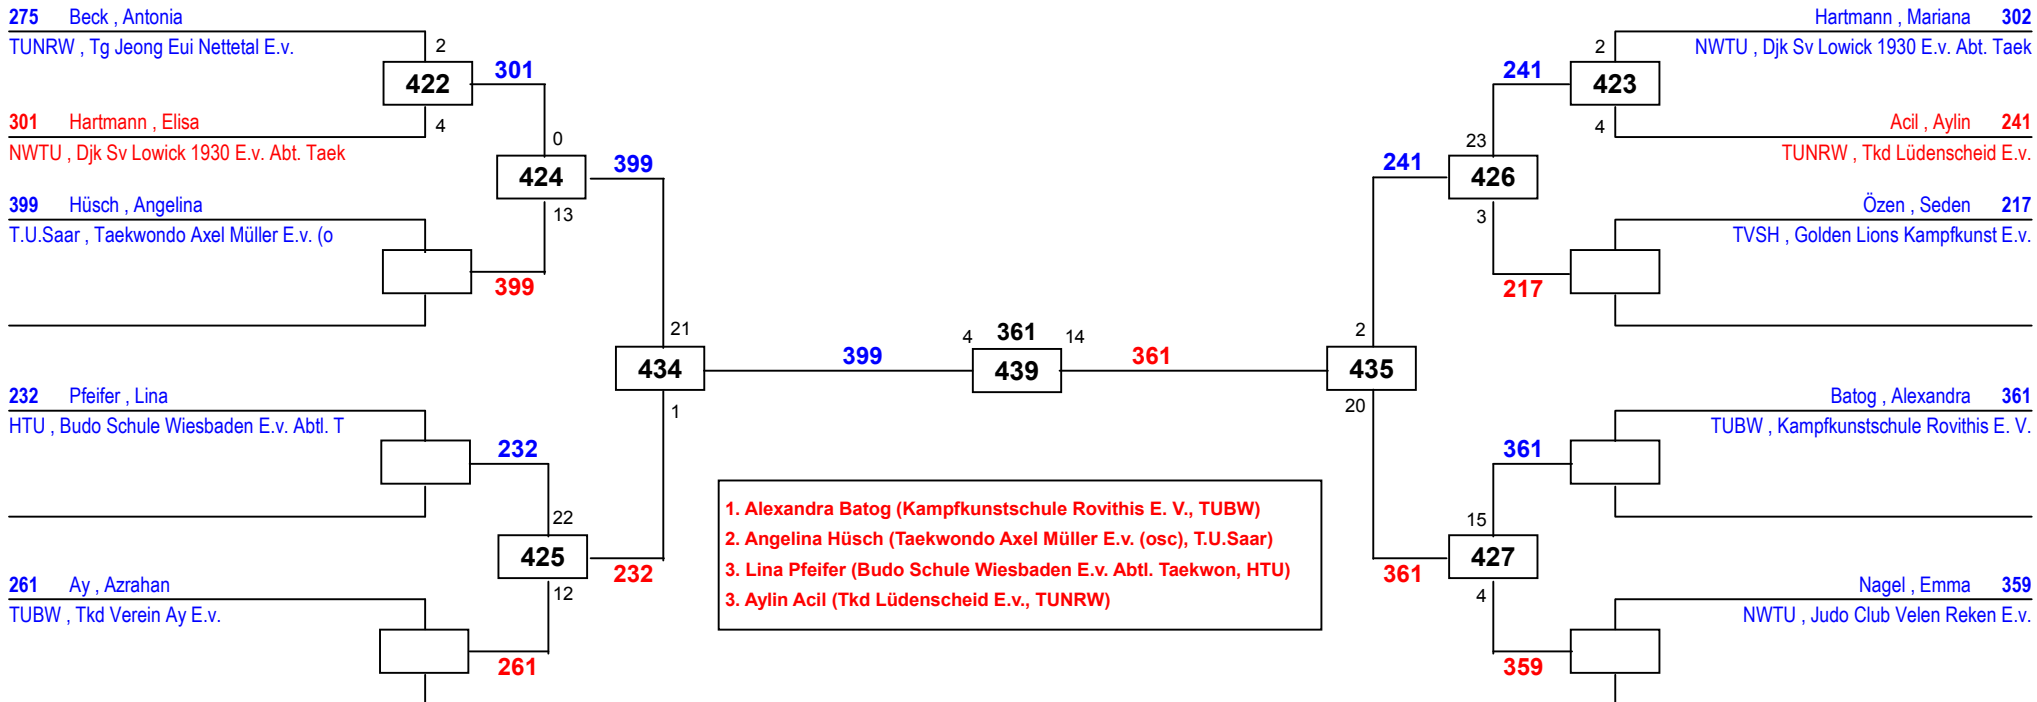

Round of 16

DEM Senioren & Jugend 2020

am 25.01.2020 - 26.01.2020

J Aw-52

Draw Sheet

Round of 16 Quarterfinals Semifinals Final Semifinals Quarterfinals Round of 16

DEM Senioren & Jugend 2020

am 25.01.2020 - 26.01.2020

J Aw-55

Draw Sheet

Round of 16 Quarterfinals Semifinals Final Semifinals Quarterfinals Round of 16

DEM Senioren & Jugend 2020

am 25.01.2020 - 26.01.2020

J Aw-59

Draw Sheet

Round of 16 Quarterfinals Semifinals Final Semifinals Quarterfinals Round of 16

DEM Senioren & Jugend 2020

am 25.01.2020 - 26.01.2020

J Aw-63

Draw Sheet

Round of 16

Quarterfinals

Semifinals

Final

Semifinals

Quarterfinals

Round of 16

DEM Senioren & Jugend 2020

am 25.01.2020 - 26.01.2020

J Aw-68

Draw Sheet