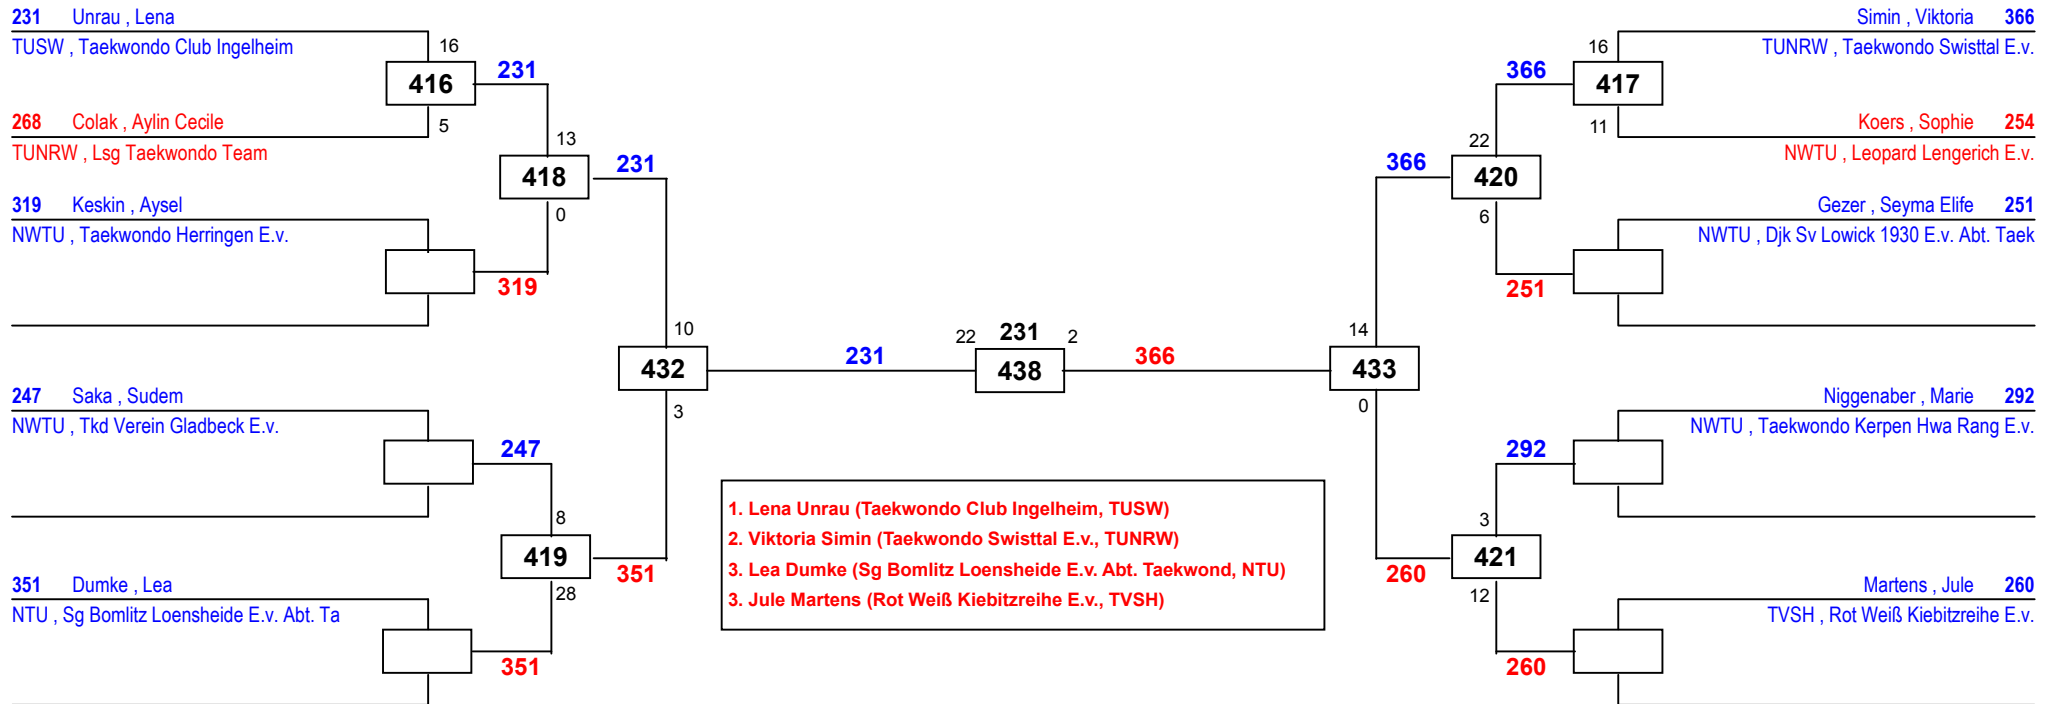

J Aw-49

Draw Sheet

Round of 16

Quarterfinals

Semifinals

Final

Semifinals

Quarterfinals

Round of 16

DEM Senioren & Jugend 2020

am 25.01.2020 - 26.01.2020

J Aw-52

Draw Sheet

Round of 16 Quarterfinals Semifinals Final Semifinals Quarterfinals Round of 16

DEM Senioren & Jugend 2020

am 25.01.2020 - 26.01.2020

J Aw-55

Draw Sheet

Round of 16 Quarterfinals Semifinals Final Semifinals Quarterfinals Round of 16

DEM Senioren & Jugend 2020

am 25.01.2020 - 26.01.2020

J Aw-59

Draw Sheet

Round of 16 Quarterfinals Semifinals Final Semifinals Quarterfinals Round of 16

DEM Senioren & Jugend 2020

am 25.01.2020 - 26.01.2020

J Aw-63

Draw Sheet

Round of 16

Quarterfinals

Semifinals

Final