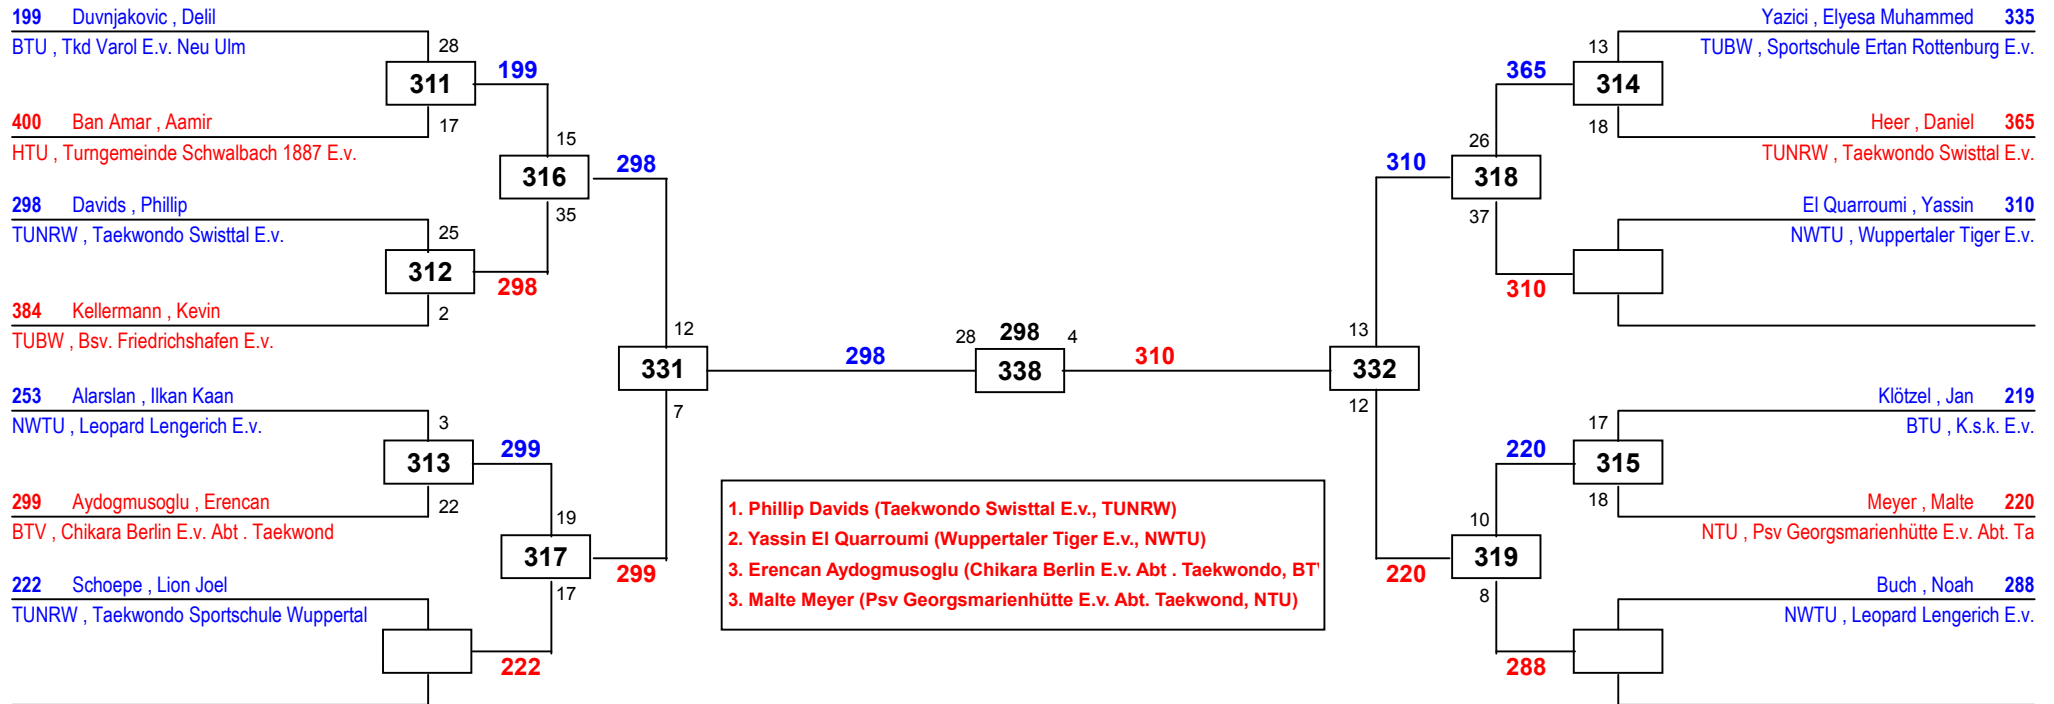

DEM Senioren & Jugend 2020

am 25.01.2020 - 26.01.2020

J Am-63

Draw Sheet

Round of 16 Quarterfinals Semifinals Final Semifinals Quarterfinals Round of 16

DEM Senioren & Jugend 2020

am 25.01.2020 - 26.01.2020

J Am-68

Draw Sheet

Round of 16 Quarterfinals Semifinals Final Semifinals Quarterfinals Round of 16

DEM Senioren & Jugend 2020

am 25.01.2020 - 26.01.2020

J Am-73

Draw Sheet

Round of 16 Quarterfinals Semifinals Final Semifinals Quarterfinals Round of 16

DEM Senioren & Jugend 2020

am 25.01.2020 - 26.01.2020

J Am-78

Draw Sheet

DEM Senioren & Jugend 2020

am 25.01.2020 - 26.01.2020

J Aw+68

Draw Sheet