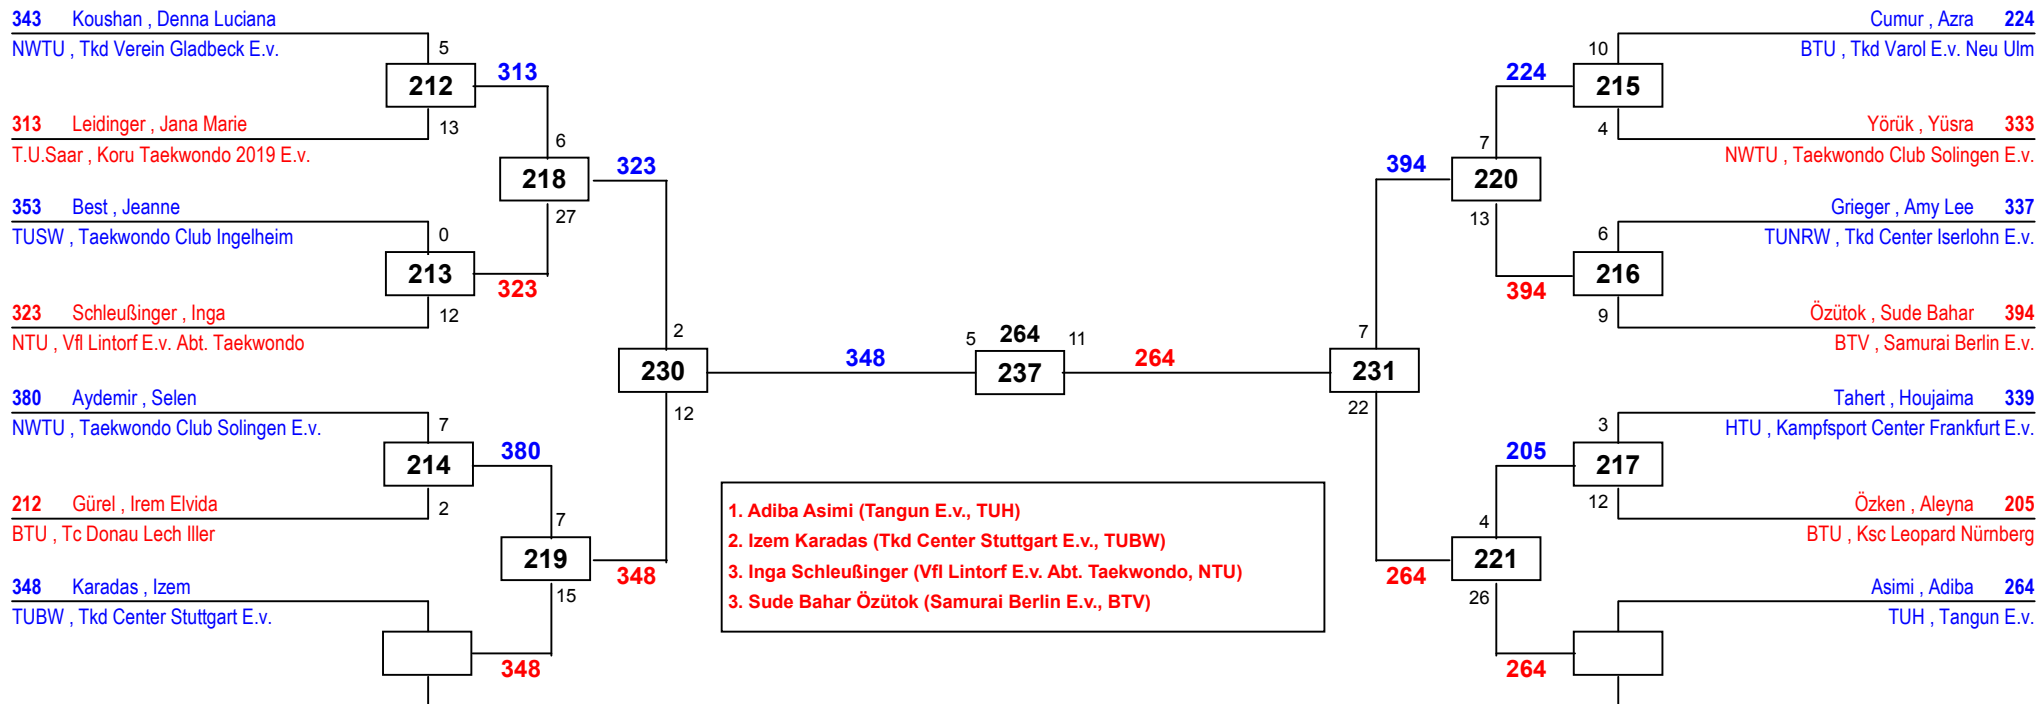

DEM Senioren & Jugend 2020

am 25.01.2020 - 26.01.2020

J Aw-46

Draw Sheet

Round of 16 Quarterfinals Semifinals Final Semifinals Quarterfinals Round of 16

DEM Senioren & Jugend 2020

am 25.01.2020 - 26.01.2020

J Aw-49

Draw Sheet

Round of 16

Quarterfinals

Semifinals

Final

Semifinals

Quarterfinals

Round of 16

DEM Senioren & Jugend 2020

am 25.01.2020 - 26.01.2020

J Aw-52

Draw Sheet

Round of 16 Quarterfinals Semifinals Final Semifinals Quarterfinals Round of 16

DEM Senioren & Jugend 2020

am 25.01.2020 - 26.01.2020

J Aw-55

Draw Sheet

Round of 16 Quarterfinals Semifinals Final Semifinals Quarterfinals Round of 16

DEM Senioren & Jugend 2020

am 25.01.2020 - 26.01.2020

J Aw-59

Draw Sheet

Round of 16 Quarterfinals Semifinals Final Semifinals Quarterfinals Round of 16