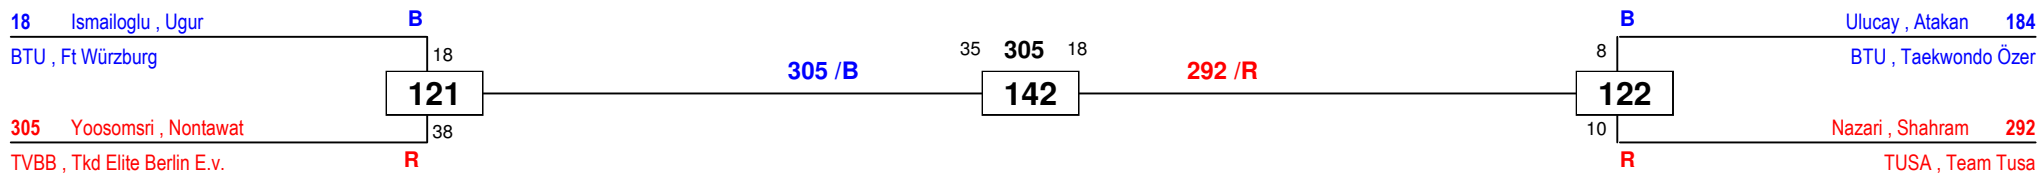

Draw Sheet

1. Nontawat Yoosomsri (Tkd Elite Berlin E.v., TVBB)
2. Shahram Nazari (Team Tusa, TUSA)
3. Ugur Ismailoglu (Ft Würzburg, BTU)
3. Atakan Ulucay (Taekwondo Özer, BTU)